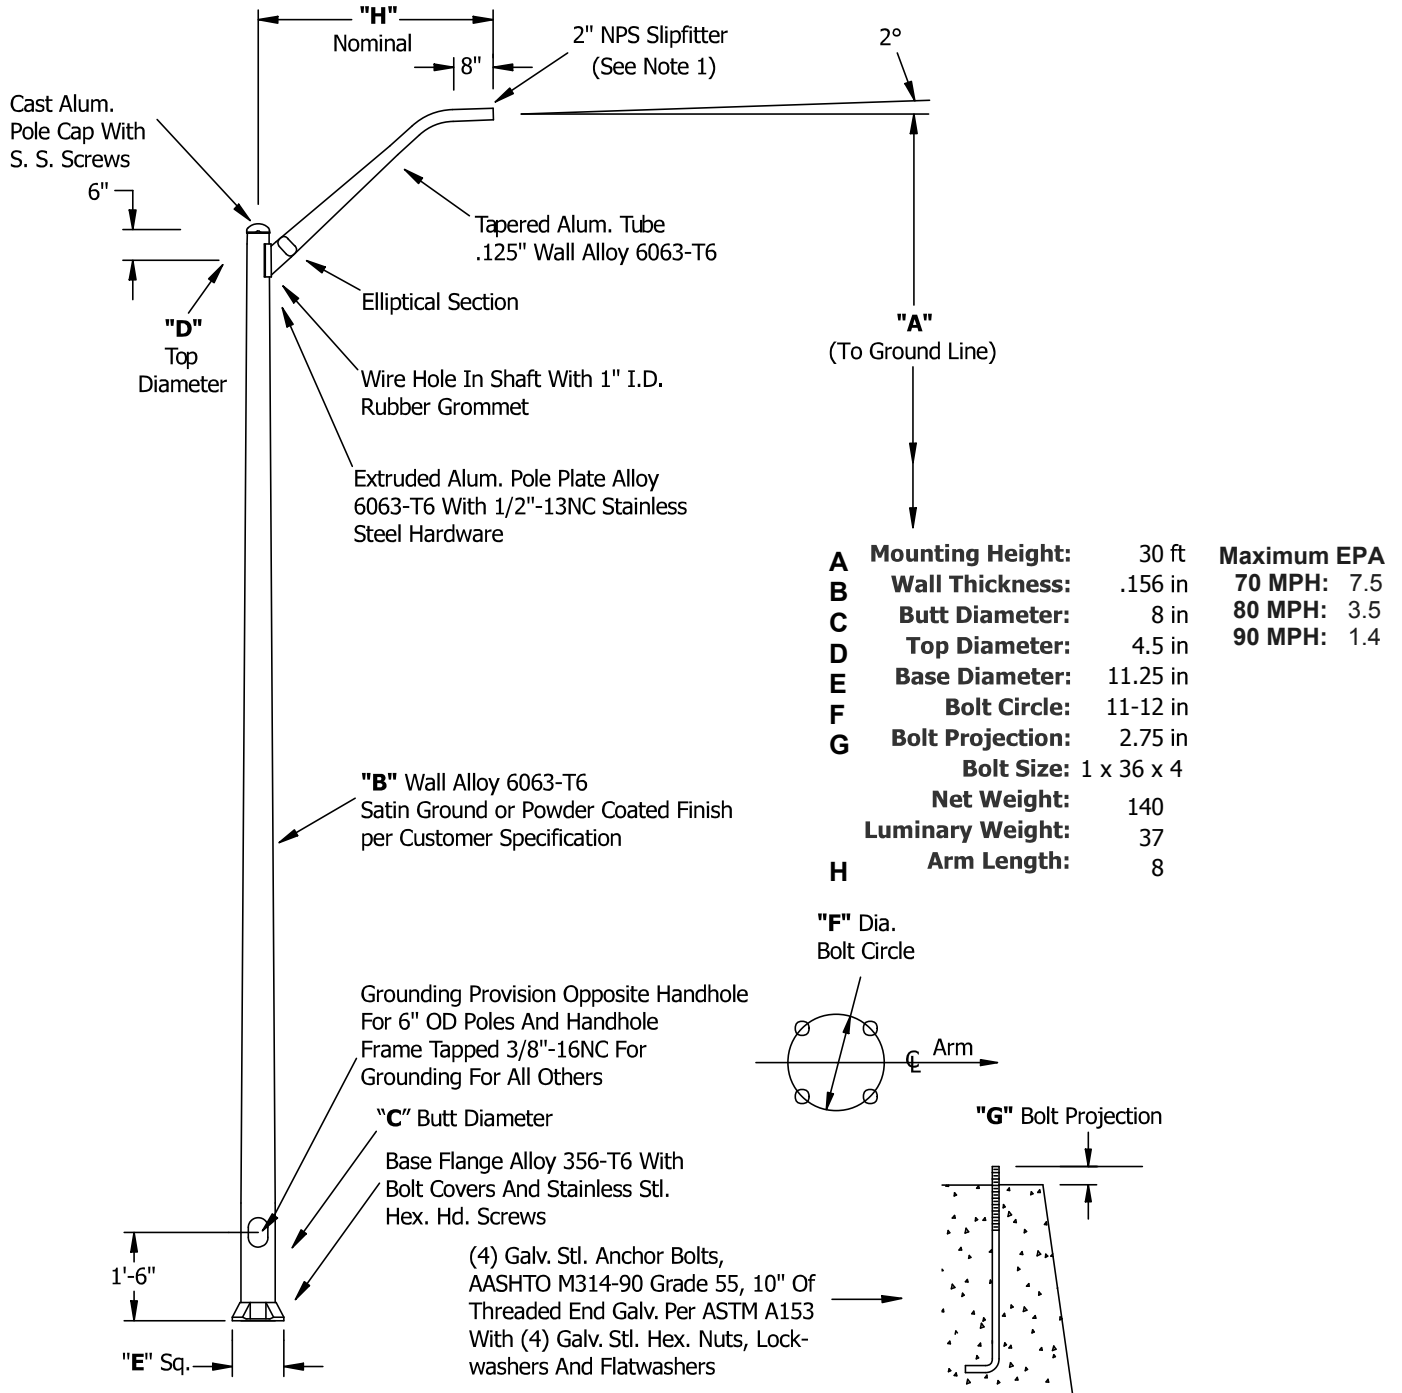

30 Foot Street Light Pole with 8 Foot Mast Arm and 8 Inch Bottom Diameter .156 Inch Wall Thickness - Part #: 30A8RT1561M8

Notes:

- (1) Brackets Supplied With 2" NPS Slipfitter. Specify Modification 140 For 1.25" NPS Slipfitter.